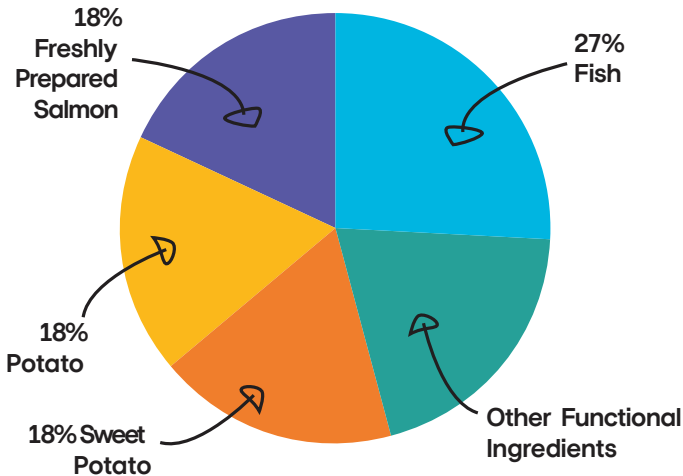

##### Digestive Health

Contains beet pulp - a good source of soluble and insoluble dietary fibre which are important for maintaining normal intestinal transit time and motility.

##### Immune System

Contains vitamins and minerals to help maintain a healthy immune system.

## COMPOSITION

Fish 45% (Freshly Prepared Salmon 18%, Dried Salmon 8%, Dried Fish 8%, Freshly Prepared Trout 7%, Salmon Oil 2% & Salmon Gravy 2%), Potato (18%), Sweet Potato (18%), Pea Starch, Beet Pulp (3%), Lucerne, Sunflower Oil, Minerals, Vitamins, Itch-Eeze® (2645 mg/kg)